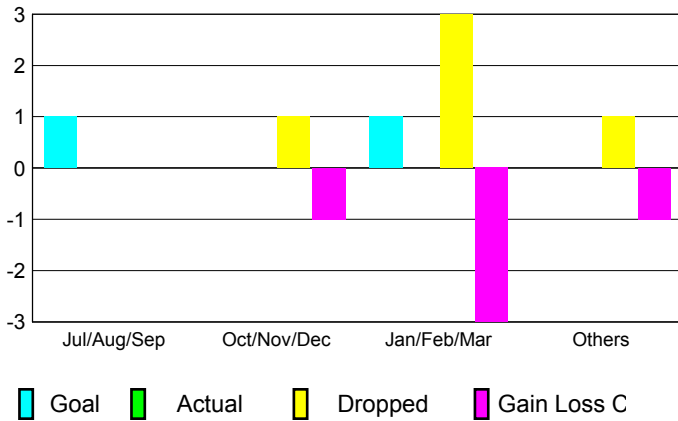

GMT: **Gary Fry**

Location: **NORTH DAKOTA**

GMT CA: **1**

CLUBS

Month	New Club Goal	Actual New Clubs	Actual Dropped Clubs	Gain/Loss of Clubs
2012-2013				
Jul/Aug/Sep	1	0	0	0
Oct/Nov/Dec	0	0	1	-1
Jan/Feb/Mar	1	0	3	-3
Apr/May/June	0	0	1	-1
Totals	2	0	5	-5

Club Results 2012-2013

Goal, New, Dropped, Gain/Loss

YTD Status Quo Clubs 2012-2013

Status Quo Clubs Compared to Status Quo Members

Club Gain/Loss 2012-2013

MEMBERSHIP

Month	Net Memb Goal	Actual New Memb	Actual Dropped Memb	Gain/Loss of Memb
2012-2013				
Jul/Aug/Sep	15	14	36	-22
Oct/Nov/Dec	30	16	34	-18
Jan/Feb/Mar	10	22	67	-45
Apr/May/June	3	20	35	-15
Totals	58	72	172	-100