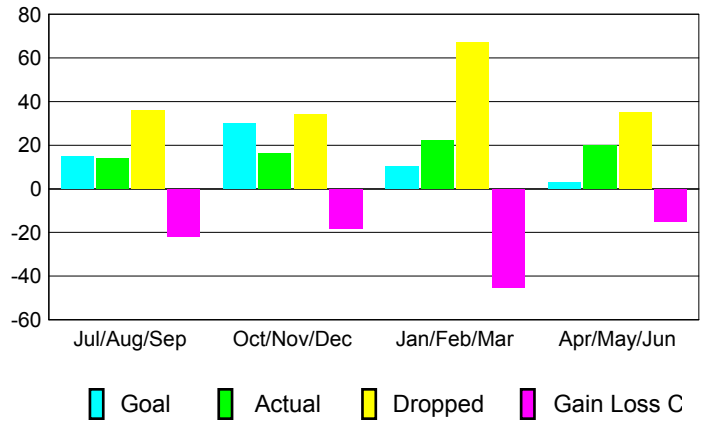

GMT: **Gary Fry**

Location: **NORTH DAKOTA**

GMT CA: **1**

CLUBS

Month	New Club Goal	Actual New Clubs	Actual Dropped Clubs	Gain/Loss of Clubs
2012-2013				
Jul/Aug/Sep	1	0	0	0
Oct/Nov/Dec	0	0	1	-1
Jan/Feb/Mar	1	0	3	-3
Apr/May/June	0	0	1	-1
Totals	2	0	5	-5

Club Results 2012-2013

Goal, New, Dropped, Gain/Loss

YTD Status Quo Clubs 2012-2013

Status Quo Clubs Compared to Status Quo Members

Club Gain/Loss 2012-2013

MEMBERSHIP

Month	Net Memb Goal	Actual New Memb	Actual Dropped Memb	Gain/Loss of Memb
2012-2013				
Jul/Aug/Sep	15	14	36	-22
Oct/Nov/Dec	30	16	34	-18
Jan/Feb/Mar	10	22	67	-45
Apr/May/June	3	20	35	-15
Totals	58	72	172	-100

Membership Results 2012-2013

Goal, New, Dropped, Gain/Loss

Gender Comparison 2012-2013

Membership Gain/Loss 2012-2013